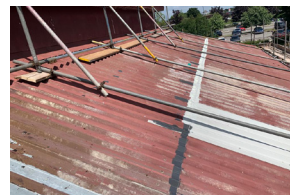

Profile

FRANKIE & BENNY'S DONCASTER