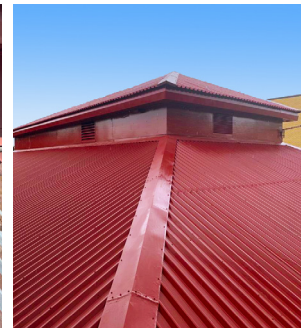

DriSilane® specifications are designed to refurbish profiled steel roofs by reinstating sheet protection, seals and gutters with advanced coating technology, installed by experienced professionals, recognised for their skill and expertise.

Coating application was completed without disruption to restaurant facilities, within budget and on time, and both client and contractor were delighted with the outcome.

Roof Item:	Area	Specification
Aged Factory Coating /	720 m²	DriSilane® ReCote
Cut Edge Corrosion		

Specifier & Installation: NSS Maintenance Ltd. Manchester
Tel: 03459 677477

DriSilane® ReCote has been designed to offer cost effective repaint protection to the weather side of structurally sound profiled metal roof sheeting.

Roof Spec: DriSilane® ReCote

What's included

DriSilane® ReCote includes sheet cut edge preparation followed overall by one coat of DriSilane® Elite, a hybrid polymer roof coating with a 20 year performance warranty.

DriSilane® Programme Coatings

- are engineered to be surface damp tolerant and manufactured using advanced hybrid polymer technology that combines the elasticity of silicone and toughness of polyurethane for durable flexibility, adhesion and strength.

Products are fully warranted. DriSilane® ReCote carries a 20 year warranty.

Profile

FRANKIE & BENNY'S DONCASTER